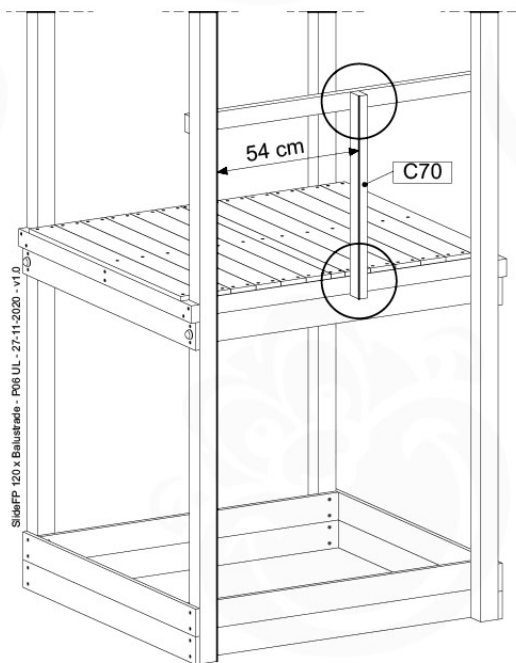

12 Firemans Pole

FP04

	PartNo	PartName	QTY.
Hardware Pack(s)	001_103	M8 Washer Head Screw 40mm	2
	002_220	Gap Point Screw T25 - 5x45	16
	002_223	Gap Point Screw T25 - 5x80	8
	003_010	M8 spring lock washer	2
	003_040	M8 Washer	2
	004_052	M8 Drive-in Nut 30mm	2
	004_054	M8 Drive-in Nut 45mm	2
	022_31x	bpc-base version 3	2
	022_84x	bpc cover	2
Other	102_915	Fireman's Pole	1
Timber	C70	Beam 700 mm	1
	C114	Beam 1140 mm	1
	D65	Board 650 mm	3

12-1