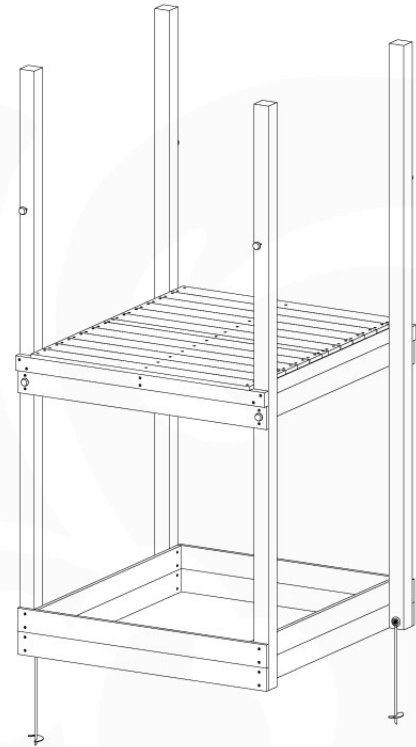

04 Base Tower

BT11

	PartNo	PartName	QTY.
Hardware Pack	001_406	Stealth Screw 8x45	10
	002_220	Gap Point Screw T25 - 5x45	118
	002_223	Gap Point Screw T25 - 5x80	20
Other	007_001	Ground-anchor	2
Hardware Pack	022_31x	bpc-base version 3	8
	022_84x	bpc cover	8
Timber	A240	Post 70x70 L2400	4
	C114	Beam 1140 mm	5
	D100	Board 1000 mm	11-14
	D114	Board 1140 mm	12

Base Tower.NL - P06 - BT11 - 30-11-2020 - v3.0

04 - Base Tower