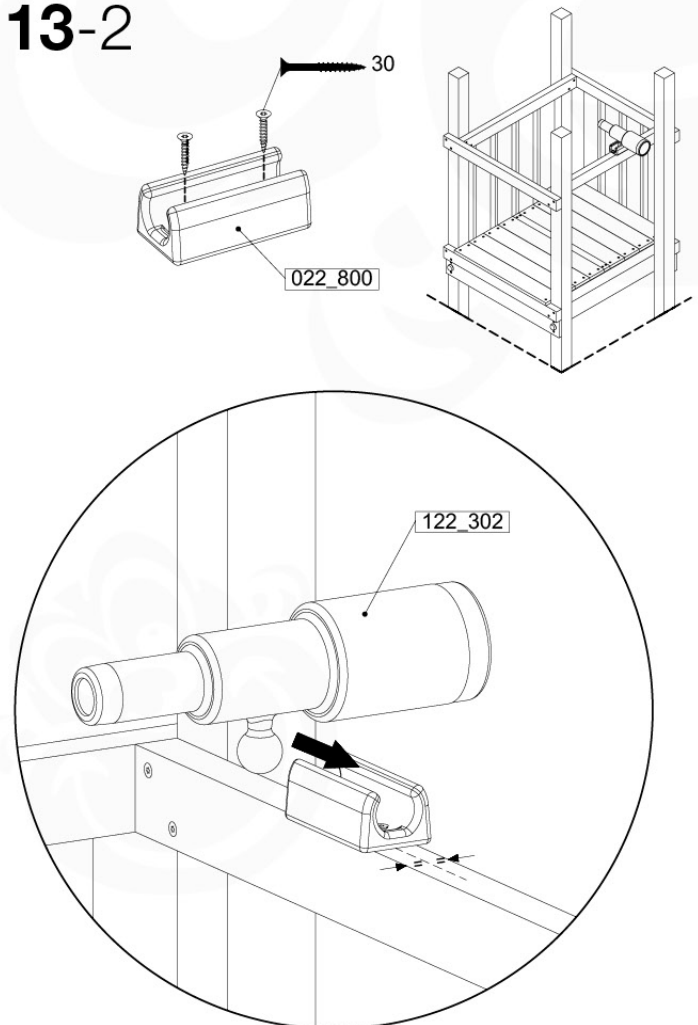

13-2

Accessory ref. - P03 - 18-11-2020 - v3