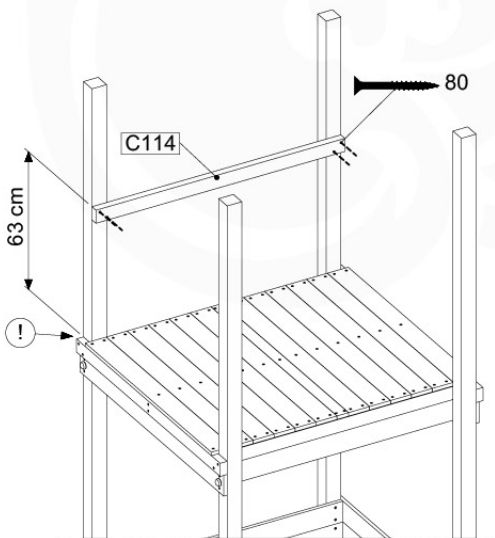

12 Firemans Pole

FP04

	PartNo	PartName	QTY.
Hardware Pack(s)	001_103	M8 Washer Head Screw 40mm	2
	002_220	Gap Point Screw T25 - 5x45	16
	002_223	Gap Point Screw T25 - 5x80	8
	003_010	M8 spring lock washer	2
	003_040	M8 Washer	2
	004_052	M8 Drive-in Nut 30mm	2
	004_054	M8 Drive-in Nut 45mm	2
	022_31x	bpc-base version 3	2
	022_84x	bpc cover	2
Other	102_915	Fireman's Pole	1
Timber	C70	Beam 700 mm	1
	C114	Beam 1140 mm	1
	D65	Board 650 mm	3

12-1