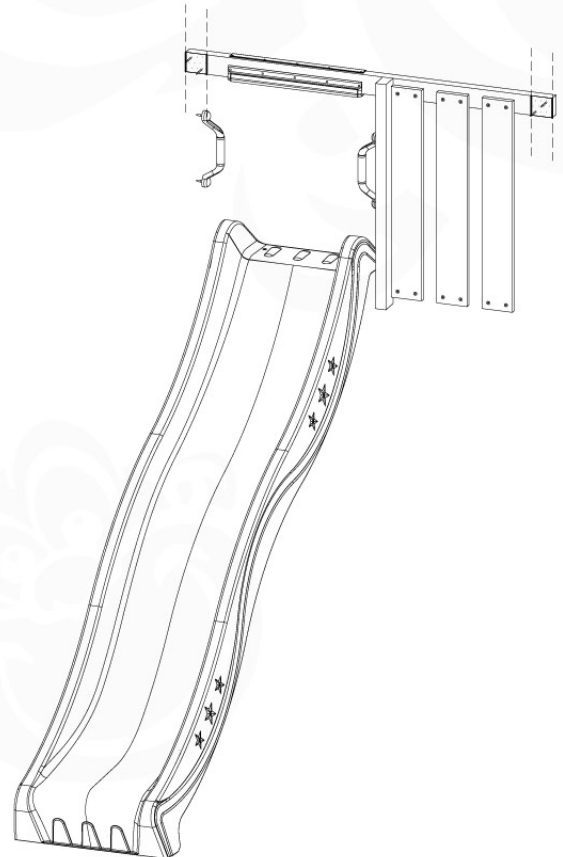

11 Slide Set

SL06

	PartNo	PartName	QTY.
Hardware Pack	000_101	Nail Pan Head	10
	002_220	Gap Point Screw T25 - 5x45	16
	002_223	Gap Point Screw T25 - 5x80	8
	002_308	Gap Point Screw T25 - 5x20	2
Other	120_102	Handgrip set (complete 2x)	1
	123_200	Bumperpad	1
	324_xxx 334_xxx	Wavy Star Slide XL 2200 mm / Wavy Star Slide XXL 2650 mm	1
Timber	C70	Beam 700 mm	1
	C114	Beam 1140 mm	1
	D65	Board 650 mm	3