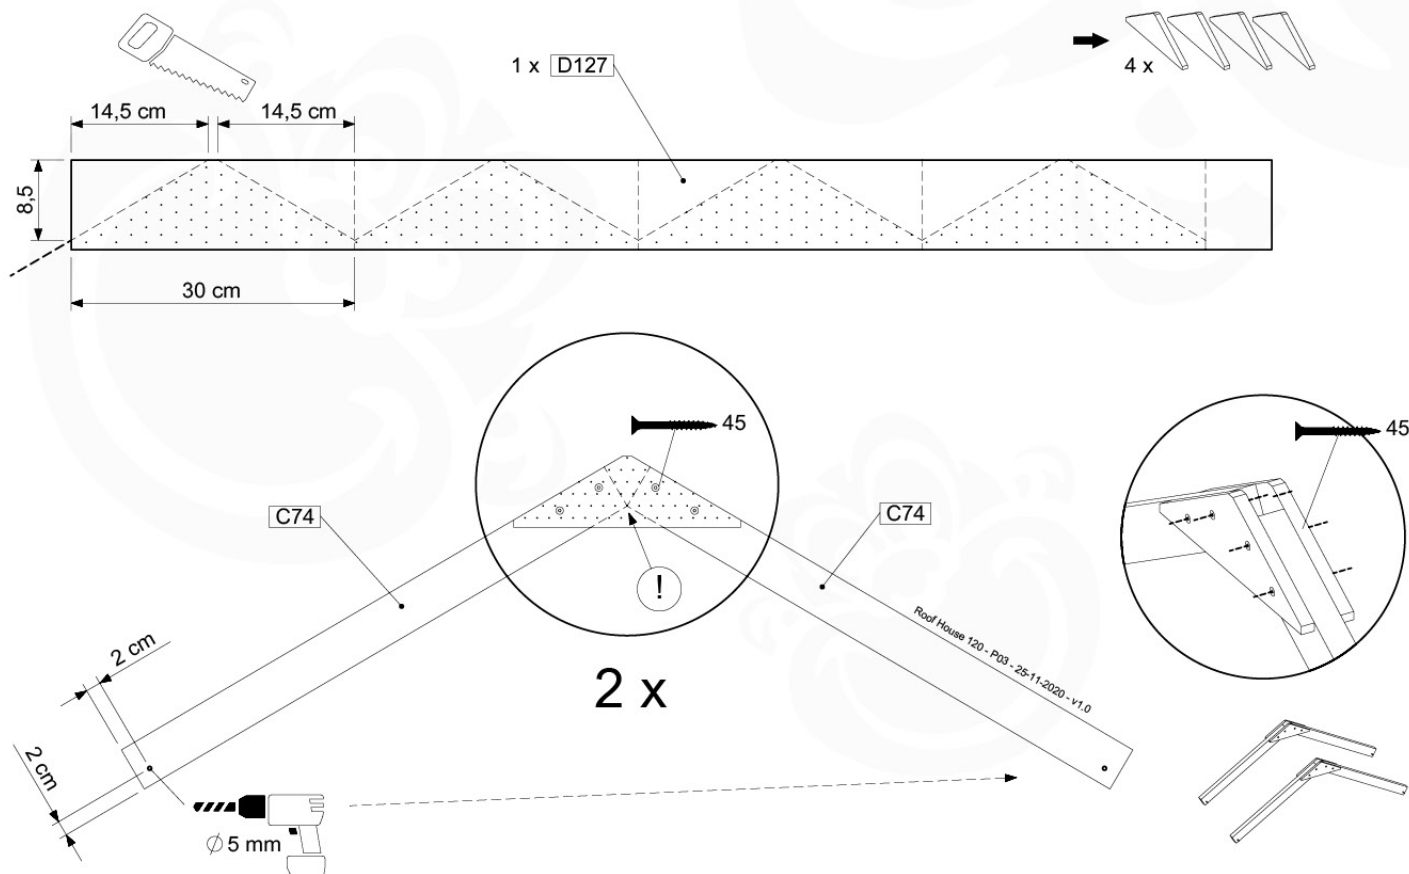

06 Roof House

RF11

	PartNo	PartName	QTY.
Hardware Pack	001_411	Stealth Screw 8x60	4
	001_417	Stealth Screw 8x80	4
	002_220	Gap Point Screw T25 - 5x45	106
	002_223	Gap Point Screw T25 - 5x80	16
Timber	C74	Beam 740 mm	4
	C154	Beam 1540 mm	2
	D127	Board 1270 mm	21-25

Roof House 120 - P02 - 25-11-2020 - v1.0

www.jungle-gym.com

06-1