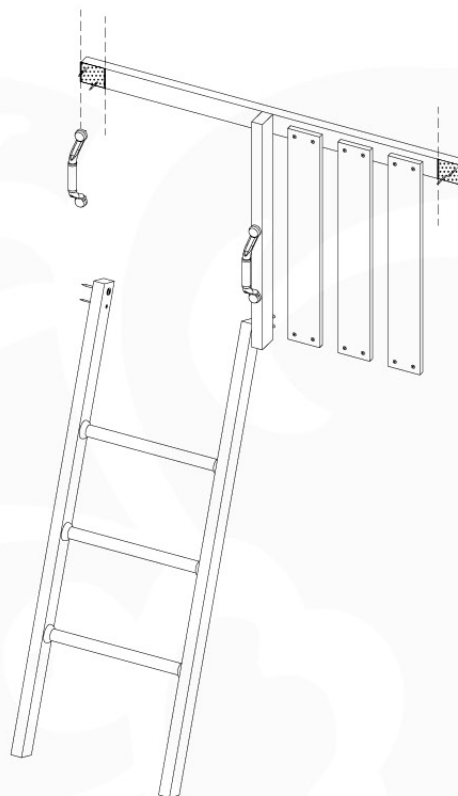

07 Ladder

LA11

	PartNo	PartName	QTY.
Hardware Pack	001_411	Stealth Screw 8x60	2
	001_417	Stealth Screw 8x80	1
	002_220	Gap Point Screw T25 - 5x45	22
	002_223	Gap Point Screw T25 - 5x80	9
Other	005_03x	Ladder Rung Y/B/G/R	3
	022_835	Rung Cap	6
	120_102	Handgrip set (complete 2x)	1
Timber	C70	Beam 700 mm	1
	C114	Beam 1140 mm	1
	C130	Beam 1300 mm	2
	D65	Board 650 mm	3

Assembly - Ladder 2_1