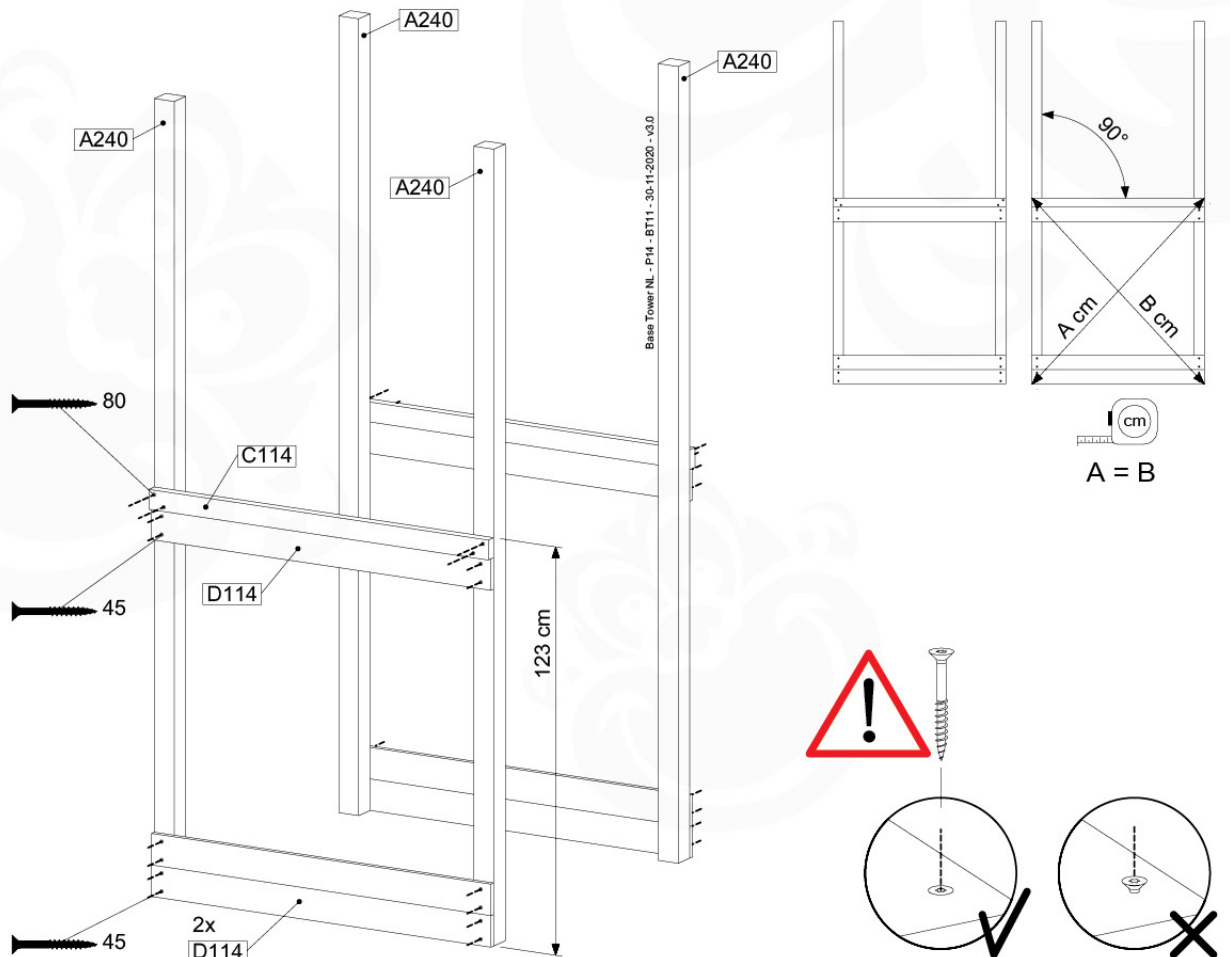

04-1

Base Tower.NL - P14 - BT11 - 30-11-2020 - v3.0