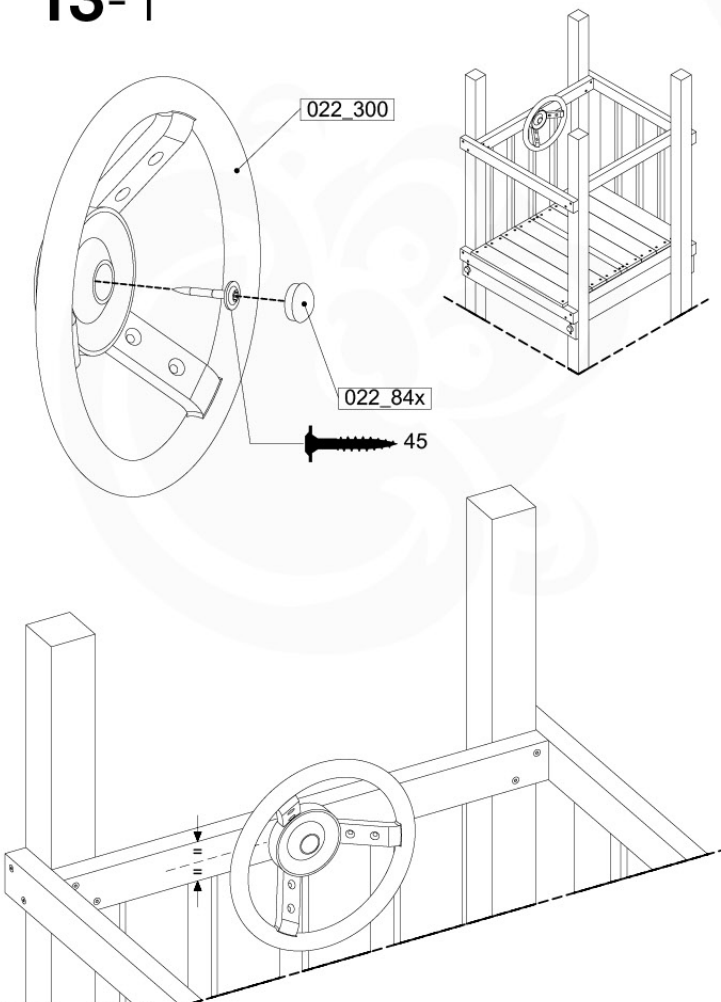

13 Accessories

AC01

	PartNo	PartName	QTY.
Hardware Pack	001_406	Stealth Screw 8x45	1
	002_041	Dome head screw 4.5 x 20 mm	3
	002_042	Dome head screw 3.5 x 13mm	4
	002_219	Gap Point Screw T25 - 5x30	2
	022_84x	bpc cover	1
Other	022_300	Steering Wheel	1
	022_800	Rail P/T 105	1
	022_910	Sandpad	1
	103_901	Logo ID Plate	1
	104_107	Tool Set Climbing Units	1
	120_024	Tower Flag	1
	122_302	Telescope	1

Accessory ref. - P02 - 18-11-2020 - v3

13-1