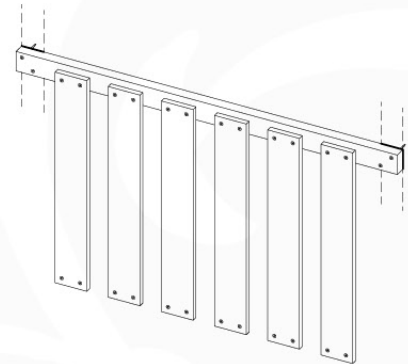

# 05 Balustrade (2x)

BL04

	PartNo	PartName	QTY.
Hardware Pack	002_220	Gap Point Screw T25 - 5x45	24
	002_223	Gap Point Screw T25 - 5x80	4
Timber	C114	Beam 1140 mm	1
	D65	Board 650 mm	6

Balustrade 120 - P03 T - 30-11-2020 - v1.0